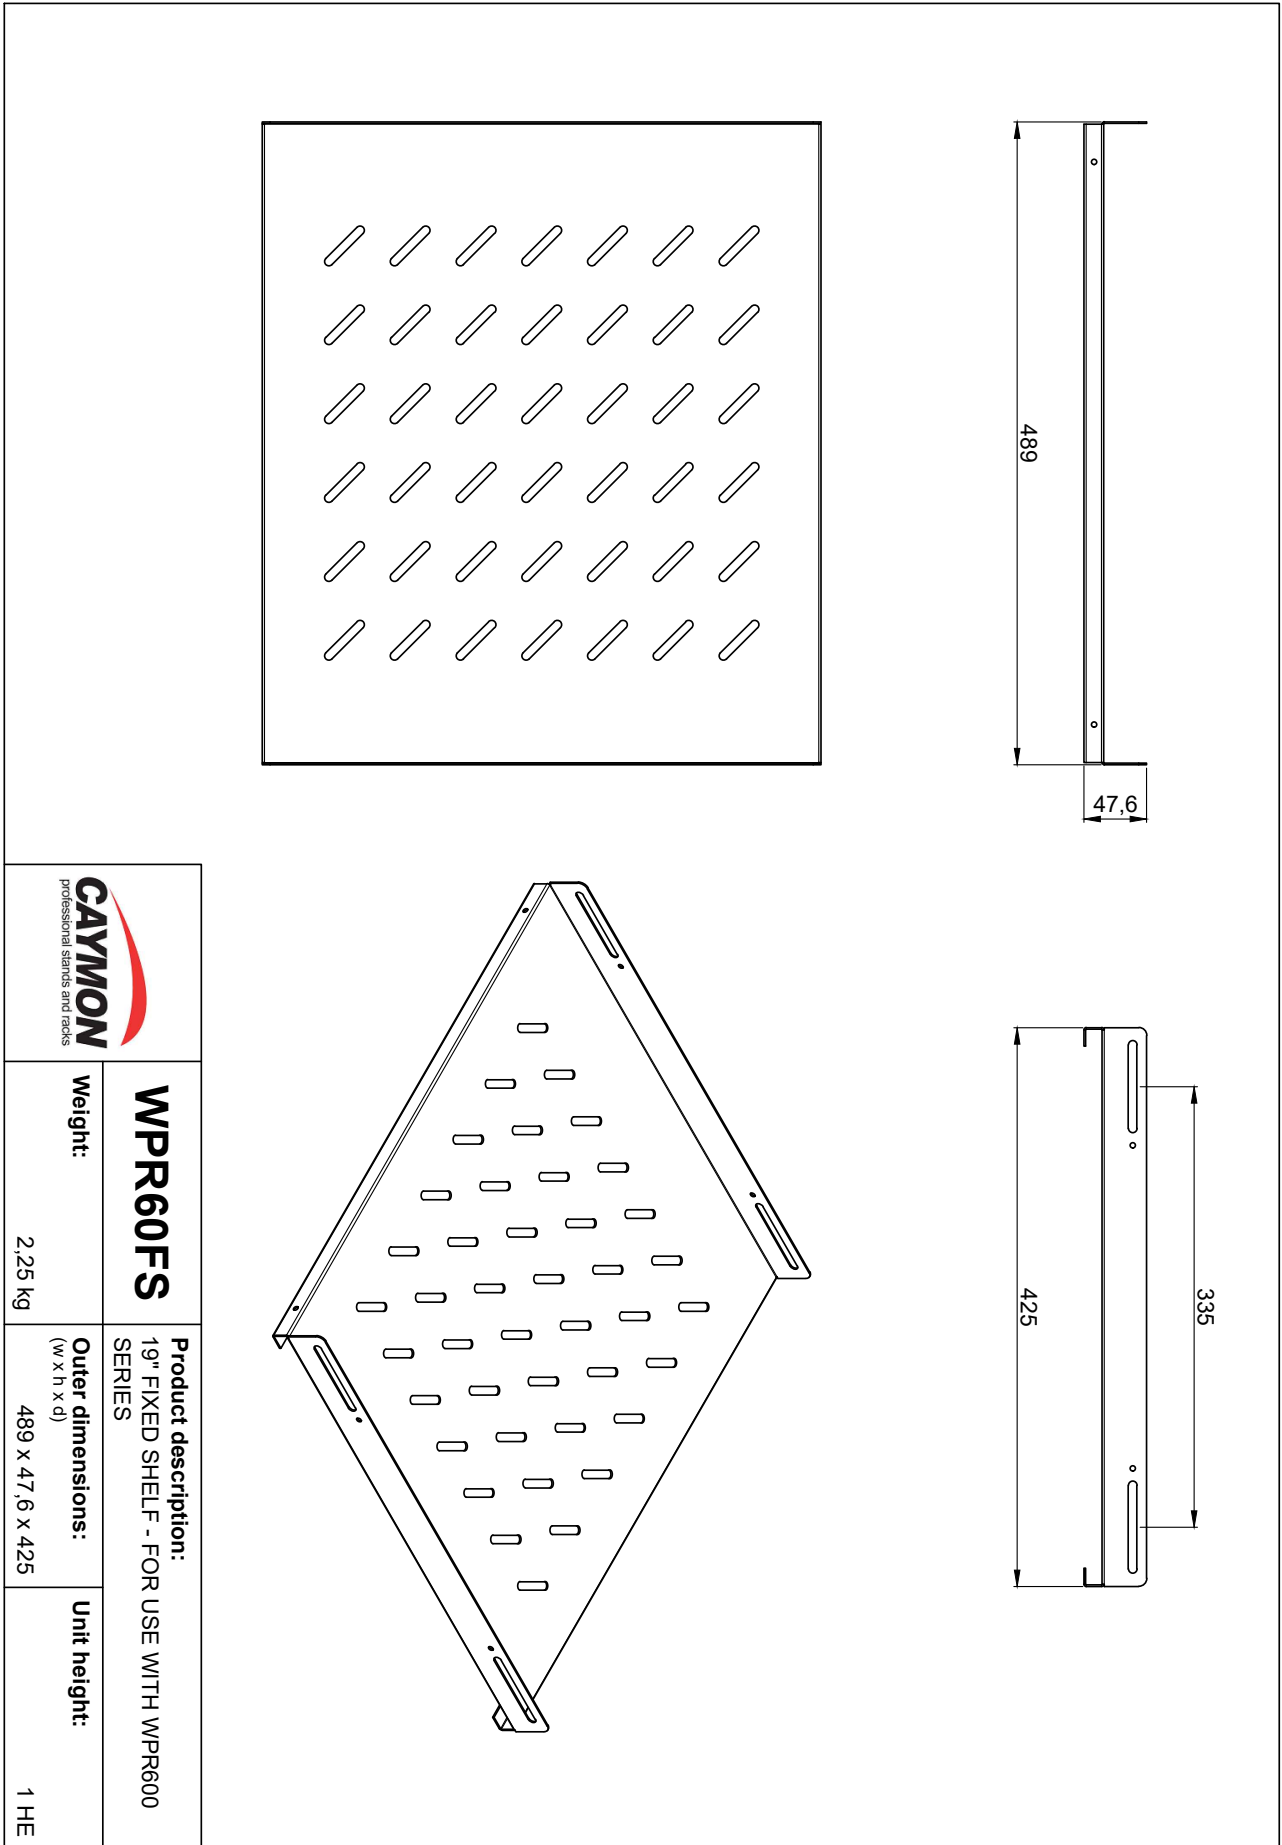

WPR60FS

19" fixed shelf - 425mm depth

A 19" Fixed shelf made of steel with a plate thickness of 1,2 mm and provided with a black (RAL9004) structured powder coating. The shelf can be used to store equipment which doesn't contain a standard 19" mounting fixture. For use WPR racks only.

Product Features:

Dimensions	490 x 15 x 425 mm (W x H x D)
Weight	2.800 kg
Max. load	50 kg

WPR60FS

Weight:

2,25 kg

Product description:
19" FIXED SHELF - FOR USE WITH WPR600 SERIES

Outer dimensions:
(w x h x d)

489 x 47,6 x 425

Unit height:

1 HE