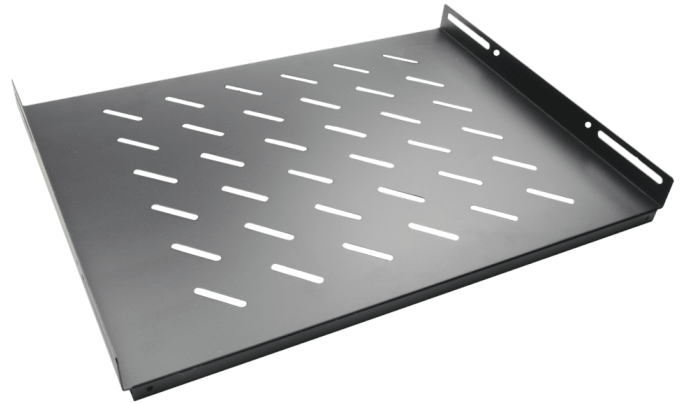

WPR60FS

19" fixed shelf - 425mm depth

A 19" Fixed shelf made of steel with a plate thickness of 1,2 mm and provided with a black (RAL9004) structured powder coating. The shelf can be used to store equipment which doesn't contain a standard 19" mounting fixture. For use WPR racks only.

Product Features:

Dimensions	490 x 15 x 425 mm (W x H x D)
Weight	2.800 kg
Max. load	50 kg

WPR60FS

Weight:

2,25 kg

Product description:
19" FIXED SHELF - FOR USE WITH WPR600 SERIES

Outer dimensions:
(w x h x d)

489 x 47,6 x 425

Unit height:

1 HE