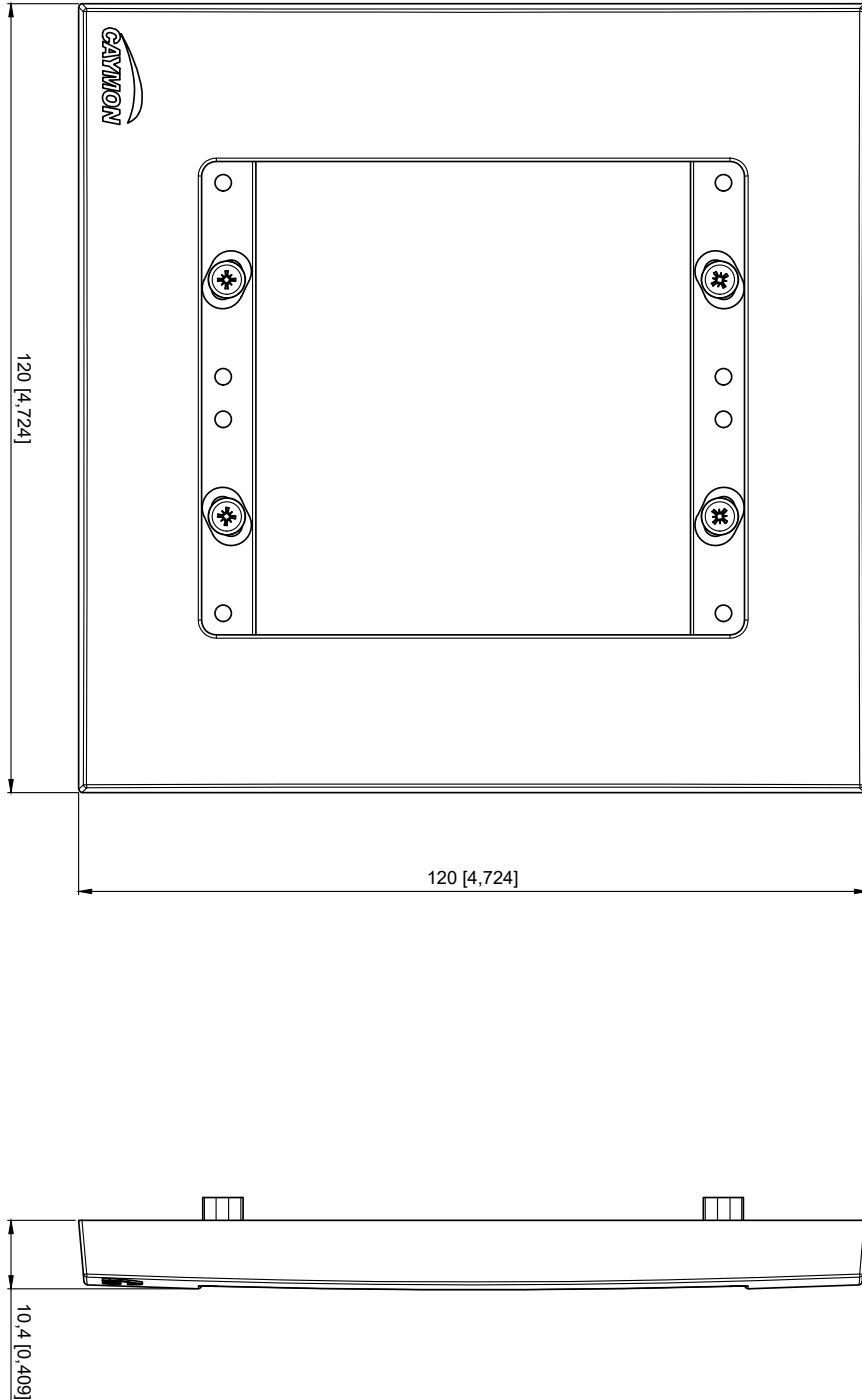

## Highlights:

- Wide variation of compatible modules available
- 72 mm usable depth
- Stores 2 units of CASY modules
- Flexible system for system integration & connectivity

The CASY052 comes available in a 2 space chassis allowing flush mount implementation of a custom configuration by using the solderless audio, video, data and power modules of CASY. It can be mounted in any wall using one of the 2 available mounting boxes. A durable metal mounting box is available for installations in brick or concrete walls while a PVC variant is available for easy installation into dry walls.

## Product Features:

Module	Units	2 x front side
Dimensions		120 x 120 x 14 mm (W x H x D) (CASY052)
		101 x 109.4 x 72 mm (W x H x D) (WB20/FG)
		102 x 101.3 x 54 mm (W x H x D) (WB20/FS)
Colours		Black (RAL9004)

## Variants:

- CASY052/B - In-wall frame - Black version

		<b>CASY052</b>		<b>Product description</b> CASY IN-WALL FRAME 2-SPACE	
				<b>Outer dimensions</b> 120 x 120 x 10,4 mm 4,724 x 4,724 x 0,409"	<b>Unit height</b> N/A
<b>MM</b> [INCH]	<b>Scale</b> 1 : 1				