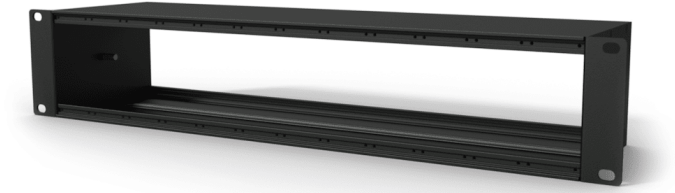

CASY chassis 2 x 12 space - 19", 2HE mounting - 120mm depth

Highlights:

- Flexible structure for system integration & connectivity
- Wide variation of compatible modules available
- Stores 12 units of CASY modules on front & rear
- 19" Rack mountable (2 HE)
- 120 mm usable depth
- Pre-threaded mounting profile for easy assembly
- Aluminum extruded construction with steel side ears
- Structured and scratch resistant black powder coating

The CASY001 is a 19" rack mountable chassis which can be fitted with 2 x 12 modules from the CASY range. The flexible and modular structure ensures maximum versatility, allowing the system to be adapted to project specific requirements. Possibilities range from audio, video and data interconnection, to power distribution, internal rack supplies and many more. The aluminum top and bottom construction features pre-threaded hole inserts allowing module installation with a maximum of 12 units on both front and rear side. Modules can be fixed inside the unit using the included M3 screws, while the side ears are fitted with holes for fixation to a 19" equipment rack. The side ears are constructed out of cold-rolled steel with internal pillars for chassis grounding. The overall construction is finished in a black (RAL9004) structured and scratch resistant powder coating.

Product Features:

Dimensions		483 x 88 x 120 mm (W x H x D)
Weight		1.480 kg
Construction		Alu extrusion with steel side ears
Module	Units	12 x front side & 12 x rear side
	Assembly	Pre-threaded M3 screw holes
Mounting		19" Rack mount (2HE)
Finish		Structured powder coating
Colours		Black (RAL9004)
Accessories	Optional	CASY021/B - 12 space strain relief
		CASYx0x - Blind / connector hole plates
		CASYx2x - XLR connector plates
		CASYx3x - Audio signal connector plates
		CASYx4x - Loudspeaker connector plates
		CASYx5x - Video connector plates
		CASYx6x - Data connector plates
		CASYx8x - Power connector plates
		CASYx9x - Other plates