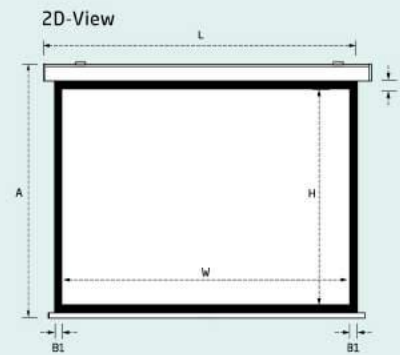

- Note:
- Unremarked measurements are default to be MM.
 - Side borders B1 are both 50mm.
 - For recess-ceiling installation design, the length/width/height of the groove need to be added by 100mm/60mm/60mm respectively.
 - Above parameters could be changed due to product improvement.