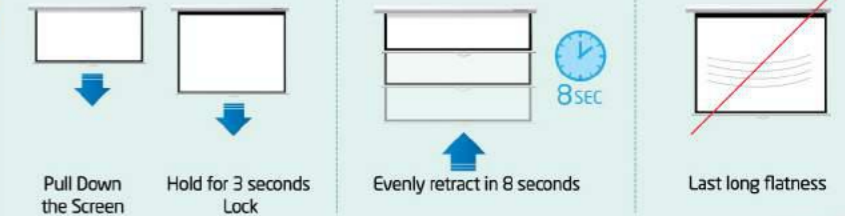

Cyber Manual Screen with Speed Reduction

- **Limitless Positioning**
  With Limitless Positioning Structure, the screen can be stopped by holding the handle for 3 seconds at any position.
- **Slow Retraction**
  With Slow Retraction System to allow the screen retracting back slowly within 8 seconds, which can prevent the safety issue cause by lower bar hitting casing.
- **Wrinkle Free**
  When the screen is fully retracted the positioning system is lock off and the fabric is not stretched by the spring system, which can prevent the wrinkle cause by long time stretchness from the spring system.