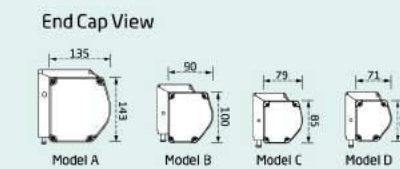

- Note:
- Unremarked measurements are default to be MM.
 - Side borders B1 are both 50mm.
 - For recess-ceiling installation design, the length/width/height of the groove need to be added by 100mm/60mm/60mm respectively.
 - Above parameters could be changed due to product improvement.