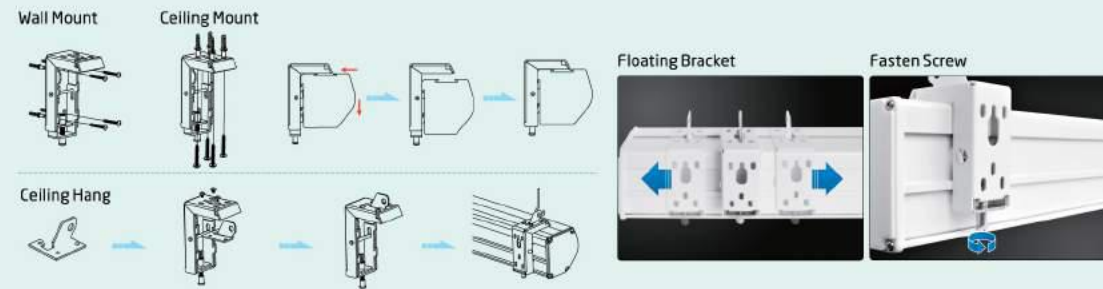

CYBER Series Projection Screen

China Well-known Trademark

GRANDVIEW
GRANDVIEW REPRODUCING GENUINE COLORS

Universal Bracket

Suitable for either wall mount, ceiling mount or ceiling hang. The bracket can slide horizontally at the back of the casing to match different installation positions.

Standard Accessories

Motorized Screen and Manual Screen

Intelligent Motorized Screen

Optional Accessories for Intelligent Motorized Screen

Power Relay

The emitter is installed at the projector end and the receiver is connected to the "EXT IR" plug on the screen, when the projector is triggered on/off the screen would open/close automatically.

RS485 Wall Switch

RS485 Wall Switch is an external screen controller, integrated with RS485 and USB interface, it can be connected to the "EXT CTRL" slot on the screen end to control the screen.

Specification

- Note:
- Unremarked measurements are default to be MM.
 - Side borders B1 are both 50mm.
 - For recess-ceiling installation design, the length/width/height of the groove need to be added by 100mm/60mm/60mm respectively.
 - Above parameters could be changed due to product improvement.